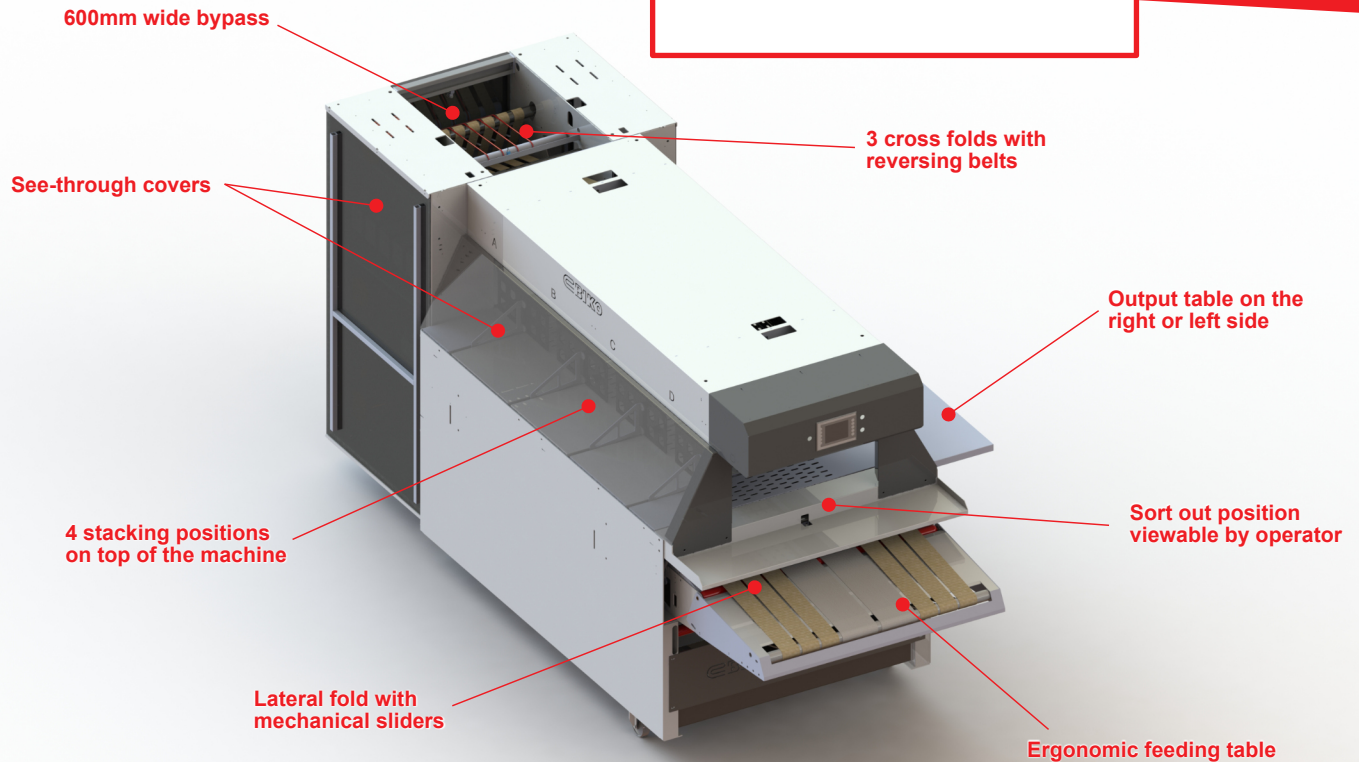

Mila

#Mila: advanced french fold towel folder

The full range of hospitality towels can be folded by #Mila. Towels up to a length of 2.2m can be sorted as desired on the 4 stacking positions. There are 3 cross folds in the machine that will always give you the freedom to choose the desired way of folding. If you use #Mila as folder behind a full featured #Robin with logo detection, #Mila makes sure, that the logos of the towels will be folded to the outside.

Standard Features

- Towels up to 2.2m length
- French fold with mechanical sliders
- 3 cross folds with reversing belt technology
- All drives with frequency inverters
- Output of piles to the left or to the right
- Machine on wheels

Optional Features

- Project specific discharge conveyors
- Bigger output table
- Vacuum on feeding table
- Height adjustable feeding table
- Recommended spare parts kit